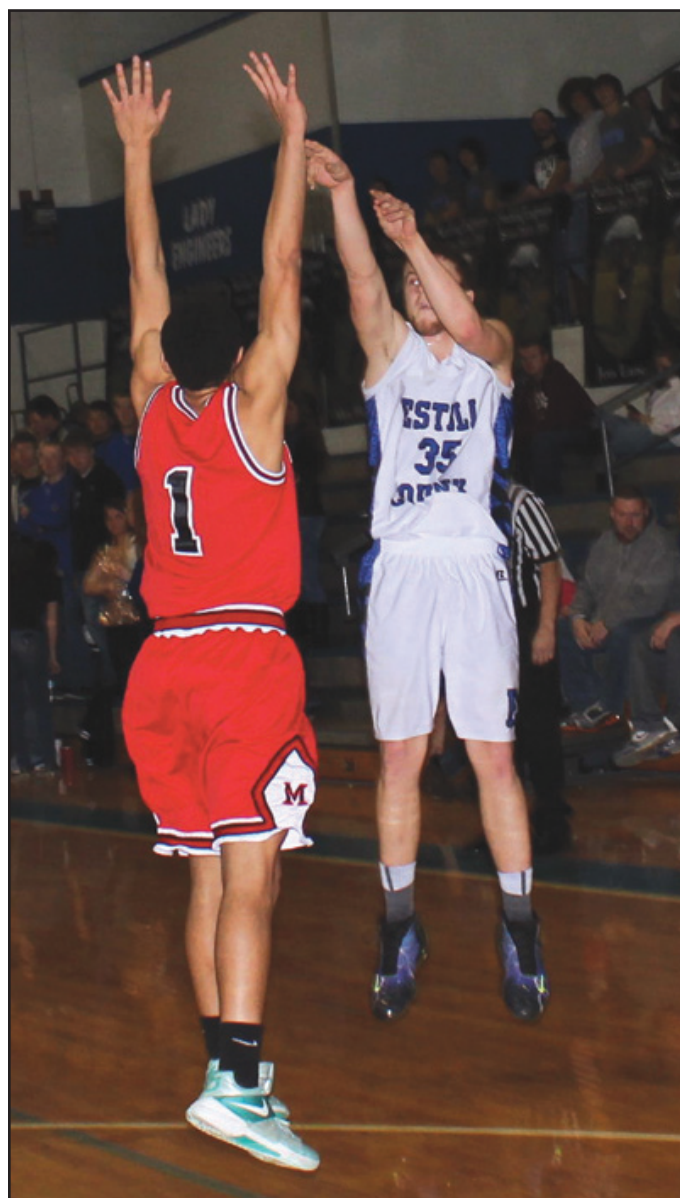

minutes of inactivity.

The Patriots from Richmond played some high-of-fense basketball at times but were their own worst opponent. Many steals and fast breaks led to misses and more misses.

Model pressed much of the game and was successful with their press at times. They

jumped on the Engineers early and went up 6-0 before Estill got started with a basket by Trevor Jones at 6:33. Senior Chris Dennis hit a 3-point shot that cut the lead to one, and Estill went on a 15-2 run that ended in the quarter with another 3-point-er by Dennis.

But the homestanding En-

gineers went cold in the second after leading 17-8 and led by only one after a Model three-point shot got the Patriots back within 1 at 19-18 with 4:26 to go in the half.

Dennis passed to senior Trevor Jenkins who assisted his brother Trenton Jenkins that put Estill up by 3, 21-18. Model stayed close with

free throws, 21-20. A three by Jones and two fta's put Estill up by 8 in the first half.

The Patriots pressed back into the game and led at 3:16, 34-32, before Estill tied at 34-all. Jones was in foul trouble in the quarter and the Patriots were able to go ahead by as much as 8, 43-35, before Jones hit two fta's.

Estill got back into the game in the 4th with some gutsy play by all to win, 66-55.

Jones led with 23 and Trevor Jenkins put in 17. Click had 9, Dennis 8, and Trenton 9.

Estill plays Owsley in a double header at home on Friday with the girls taking on the Lady Owls.

CLOCKWISE (from bottom) 1). Trevor Jones uses an underhanded scoop against three defenders. 2). Estill cheerleaders. 3). Junior Caleb Click. 4). Senior Kris Dennis hits a 3-pointer. 5). Senior forward Trenton Jenkins puts in two against Model