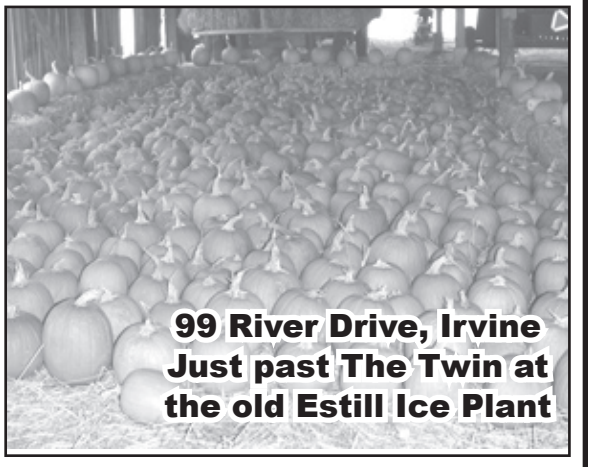

99 River Drive, Irvine
Just past The Twin at the old Estill Ice Plant