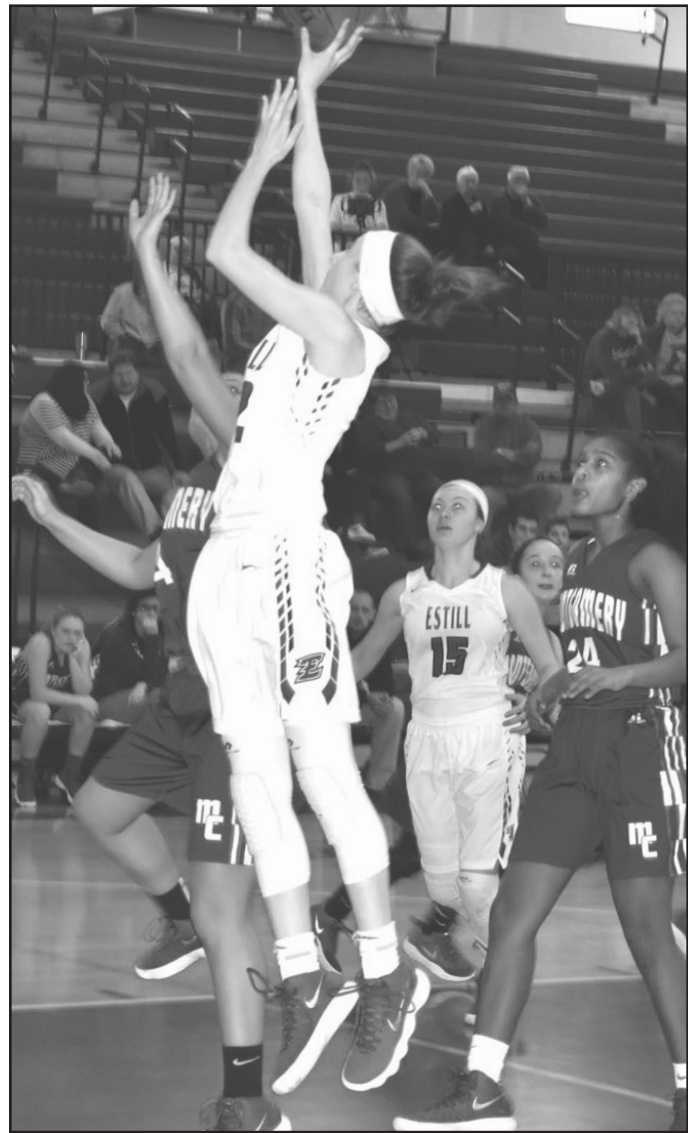

Lady Engineers senior Savannah Brewer puts up a soft shot against the Lady Indians on Saturday. Soph. Kaylee Riddell (#15) is in the background.