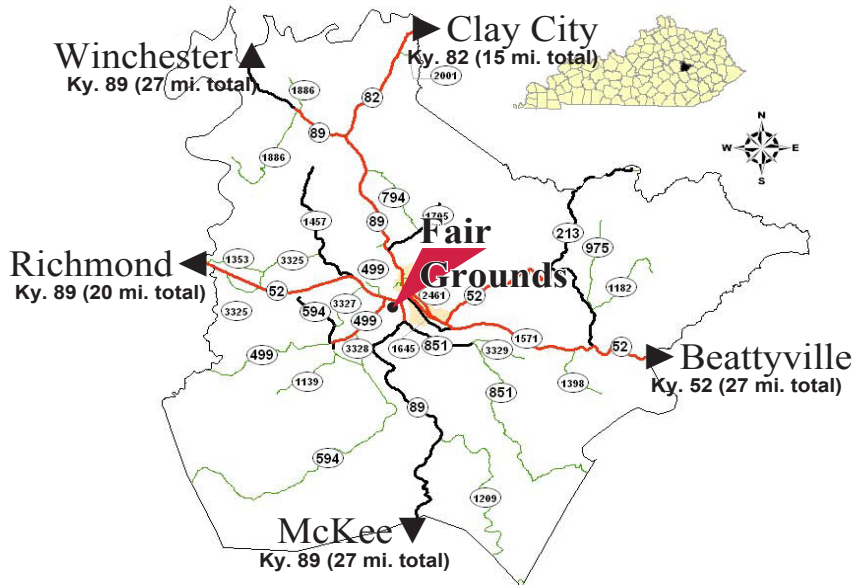

Map to the Estill County Fair

The Estill County Fair Grounds is conveniently located in Central Kentucky, 20 miles east of I-75 at Richmond via KY-52, 27 miles south of I-64 at Winchester via KY-89, 15 miles south of the Mountain Parkway at Clay City via KY-82 onto KY-89, and approximately 27 miles north of McKee via KY-89. The Fair Grounds is located on South Irvine Road (KY-89 South), near the intersection of KY-52 and KY-89 at the Kentucky River Bridge in Irvine.

Heather Combs
Commonwealth's Attorney

23rd Judicial Circuit
116 Main St.
Irvine, KY
Phone 726-0127
Paid by Heather Combs

Wilcox Pools

Vinyl Liner Replacement

Openings and Closings

Swimming Pool and Spa Chemicals